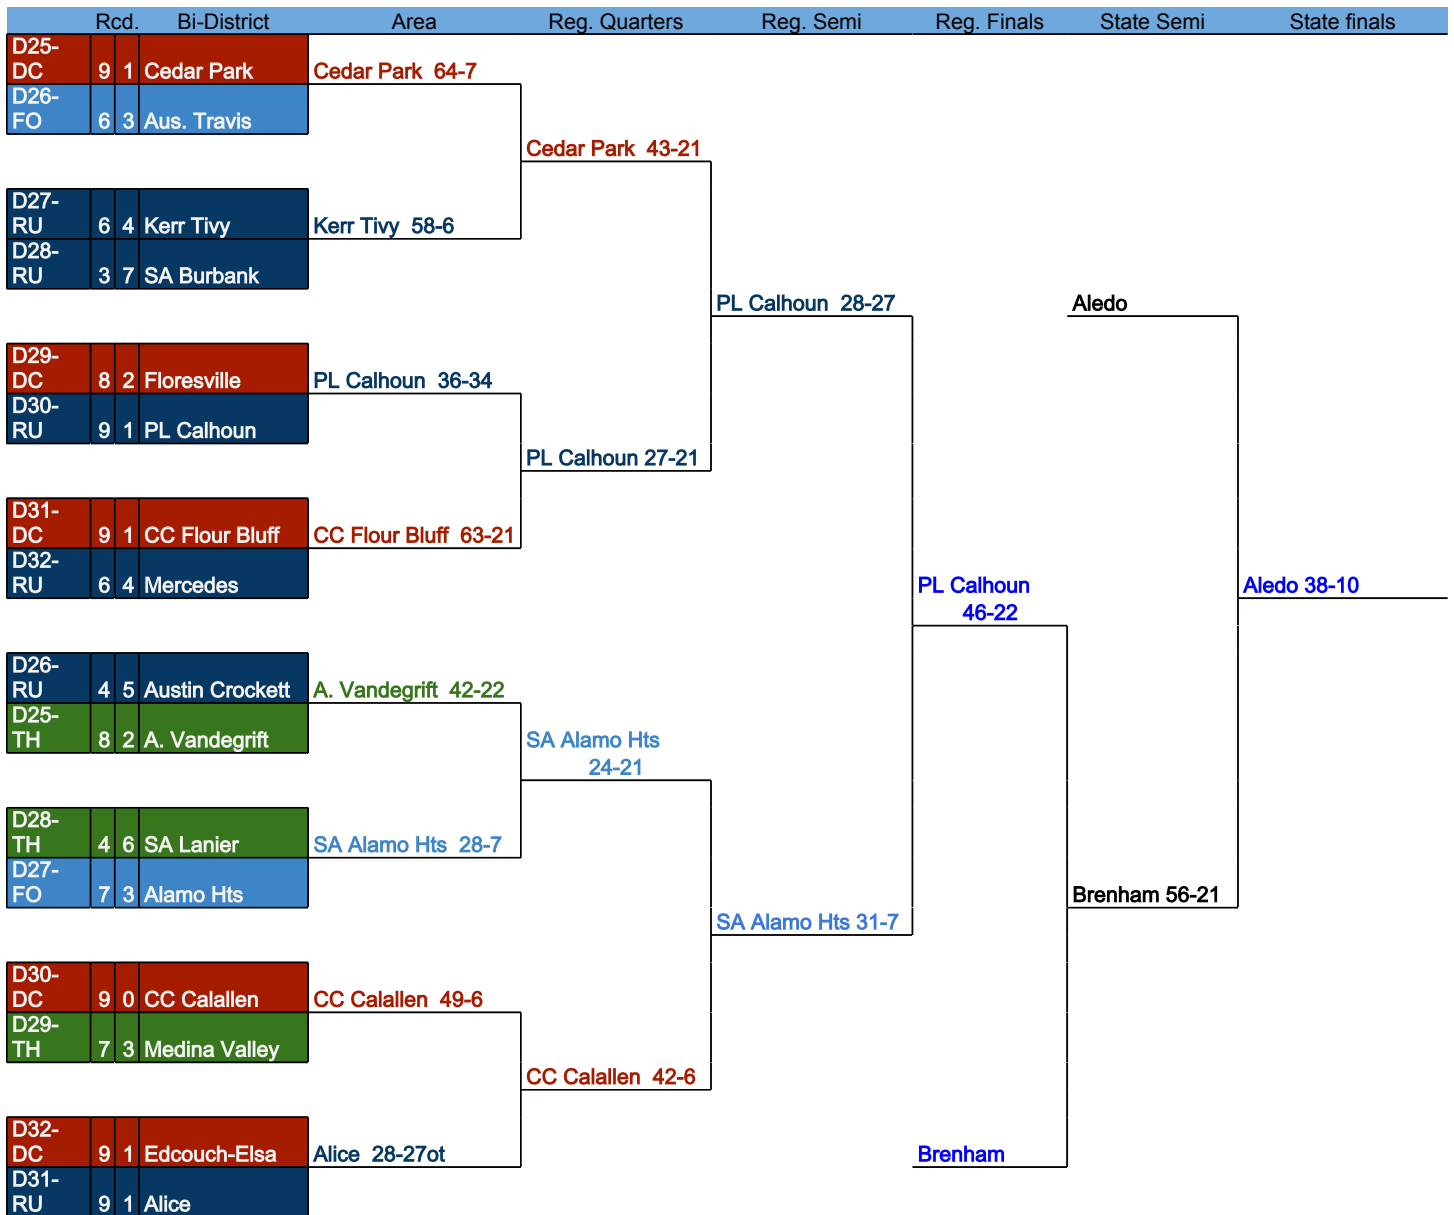

TSRN's Class 4A Division 2 Football Brackets  
Region 1

TSRN's Class 4A Division 2 Football Bracket  
Region 2

	Rcd.	Bi-District	Area	Reg. Quarters	Reg. Semi	Reg. Finals	State Semi	State finals	
D17-DC	10	0	Elgin	Elgin 52-10					
D18-FO	5	5	Waller	Elgin 49-28					
D19-RU	9	1	Crosby	Crosby 49-28					
D20-FO	7	3	PN Groves	Geo Ranch 37-28					Aledo
D21-RU	7	3	North Forest	FB Marshall 27-13					
D22-TH	7	2	FB Marshall	George Ranch 42-21					
D23-DC	10	0	George Ranch	George Ranch 53-31					
D24-FO	5	5	Bay Memorial	Brenham 35-6					Aledo 38-10
D18-DC	9	1	Brenham	Brenham 35-30					
D17-FO	7	3	G. East View	Brenham 31-30					
D20-TH	5	4	LC-M	Dayton 49-16					
D19-FO	5	5	Dayton	Brenham 37-34					Brenham 56-21
D22-DC	8	2	Ridge Point	Ridge Point 70-12					
D21-TH	5	5	Hou Wheatley	Texas City 28-0					
D24-DC	10	0	Texas City	Texas City 41-19					PL Calhoun
D23-RU	5	4	Ros Terry						

TSRN's Class 4A Division 2 Football Brackets  
Region 3

TSRN's Class 4A Division 2 Football Brackets  
Region 4