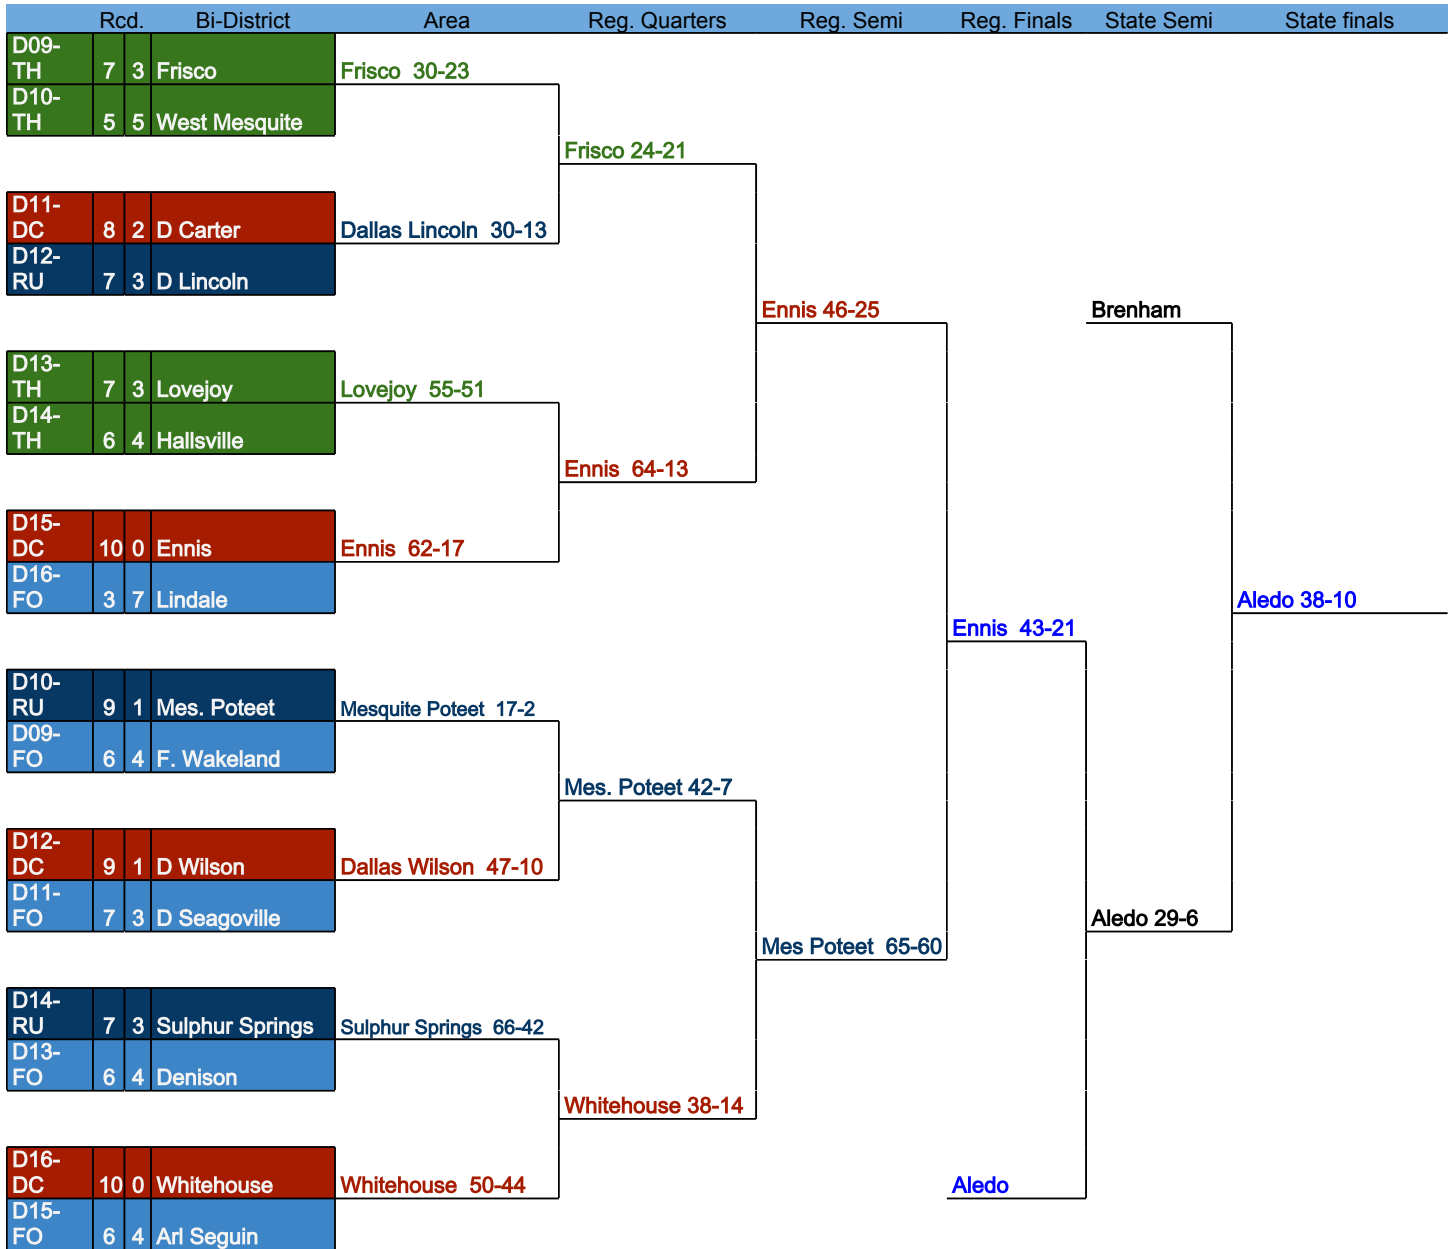

TSRN's Class 4A Division 2 Football Brackets  
Region 1

TSRN's Class 4A Division 2 Football Bracket  
Region 2

	Rcd.	Bi-District	Area	Reg. Quarters	Reg. Semi	Reg. Finals	State Semi	State finals	
D17-DC	10	0	Elgin	Elgin 52-10					
D18-FO	5	5	Waller	Elgin 49-28					
D19-RU	9	1	Crosby	Crosby 49-28					
D20-FO	7	3	PN Groves	Geo Ranch 37-28					Aledo
D21-RU	7	3	North Forest	FB Marshall 27-13					
D22-TH	7	2	FB Marshall	George Ranch 42-21					
D23-DC	10	0	George Ranch	George Ranch 53-31					
D24-FO	5	5	Bay Memorial	Brenham 35-6					Aledo 38-10
D18-DC	9	1	Brenham	Brenham 35-30					
D17-FO	7	3	G. East View	Brenham 31-30					
D20-TH	5	4	LC-M	Dayton 49-16					
D19-FO	5	5	Dayton	Brenham 37-34					Brenham 56-21
D22-DC	8	2	Ridge Point	Ridge Point 70-12					
D21-TH	5	5	Hou Wheatley	Texas City 28-0					
D24-DC	10	0	Texas City	Texas City 41-19					PL Calhoun
D23-RU	5	4	Ros Terry						

TSRN's Class 4A Division 2 Football Brackets  
Region 3

TSRN's Class 4A Division 2 Football Brackets  
Region 4